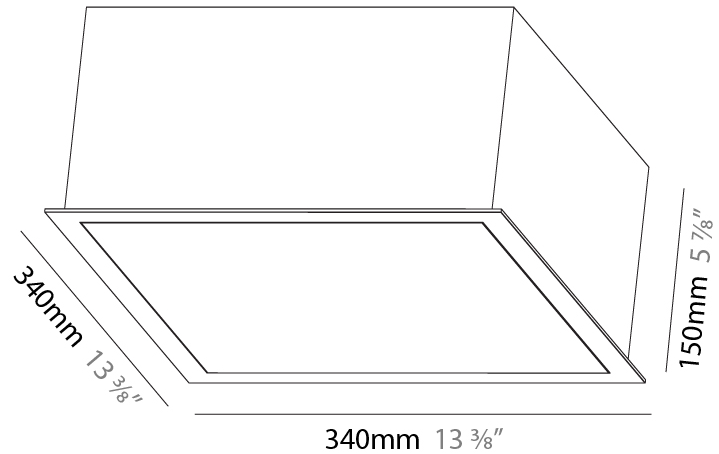

GENERAL

Series: Pi2
Subseries: Pi2 Standard
Brand: Prolicht
Division: Architectural
Mounting Type: Recessed
Mounting Location: Ceiling
Subcategory: Ambient

PHYSICAL

Shape: Square
Length (mm): 340
Length (in): 13 3/8
Width (mm): 340
Width (in): 13 3/8
Height (mm): 150
Height (in): 5 7/8
Ceiling Thickness (mm): 10 / 12.5 / 15 / 25 / 30
Ceiling Thickness (in): 3/8 or 1/2 or 9/16 or 1 or 1 3/16
Min. Recessing Depth (mm): 160
Min. Recessing Depth (in): 6 5/16
Light Distribution: Direct
Diffuser: PMMA - Opal or Micro-Prism
Fixture Finish: SSR / BKV / CWI / CRY / HAB / LAG / UFT / ITA / RUA / RUR / MIC / FTG / MYG / TWT / LOD / PUS / FRO / FUP / KIA / POP / BLS / SPG / MEY / GOH / GUM / CHC / COM / ABZ / JAG / OBR / MOS / ROR
Fixture Material: Aluminum

ELECTRICAL

Lamp Type: LED (Zhaga Standard)
Input Wattage (W): 12.4
Total Output Wattage (W): 10.8
Dimming: Tri-Mode (Non-Dimming and Phase Dimming (120Vac only) and 0-10V Dimming)
Driver Included: Yes
Driver Location: Integrated
Driver Type: Constant Current - Universal
Driver Class: Class 2
Input Voltage (V): 120 - 277
Constant Current (MA): 350

LED

Color Temperature (°K): 3000 / 3500 / 4000
Max. Delivered Lumen (lm): 880 / 950 / 970
CRI: >80 CRI
Efficiency (%): 0.65
Lamp Life (hrs): 50000

OPTICAL

RATINGS AND CERTIFICATIONS

Certified By: Certified for North American Standards
IP rating: IP20