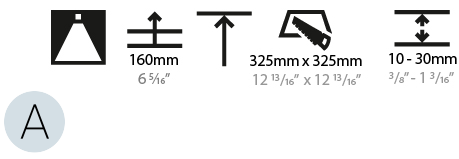

GENERAL

Series: Pi2
Subseries: Pi2 Standard
Brand: Prolicht
Division: Architectural
Mounting Type: Recessed
Mounting Location: Ceiling
Subcategory: Ambient

PHYSICAL

Shape: Square
Length (mm): 340
Length (in): 13 3/8
Width (mm): 340
Width (in): 13 3/8
Height (mm): 150
Height (in): 5 7/8
Ceiling Thickness (mm): 10 / 12.5 / 15 / 25 / 30
Ceiling Thickness (in): 3/8 or 1/2 or 9/16 or 1 or 1 3/16
Min. Recessing Depth (mm): 160
Min. Recessing Depth (in): 6 5/16
Light Distribution: Direct
Diffuser: PMMA - Opal or Micro-Prism
Fixture Finish: SSR / BKV / CWI / CRY / HAB / LAG / UFT / ITA / RUA / RUR / MIC / FTG / MYG / TWT / LOD / PUS / FRO / FUP / KIA / POP / BLS / SPG / MEY / GOH / GUM / CHC / COM / ABZ / JAG / OBR / MOS / ROR
Fixture Material: Aluminum

ELECTRICAL

Lamp Type: LED (Zhaga Standard)
Input Wattage (W): 12.4
Total Output Wattage (W): 10.8
Dimming: Tri-Mode (Non-Dimming and Phase Dimming (120Vac only) and 0-10V Dimming)
Driver Included: Yes
Driver Location: Integrated
Driver Type: Constant Current - Universal
Driver Class: Class 2
Input Voltage (V): 120 - 277
Constant Current (MA): 350

LED

Color Temperature (°K): 3000 / 3500 / 4000
Max. Delivered Lumen (lm): 880 / 950 / 970
CRI: >80 CRI
Efficiency (%): 0.65
Lamp Life (hrs): 50000

OPTICAL

RATINGS AND CERTIFICATIONS

Certified By: Certified for North American Standards
IP rating: IP20